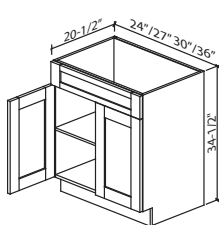

Bathroom Vanity Cabinets Specifications

Vanity Sink Base with Double Doors

VA2421
VA2721
VA3021
VA3621