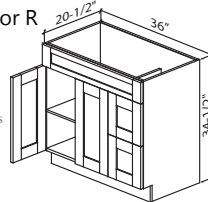

Vanity Combination with Two Drawers & Two Doors

VA3621DL or R