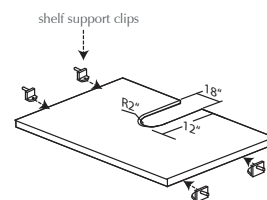

Shelf

Shelf -VA2421   Shelf -VA3021DL or R
Shelf -VA2721   Shelf -VA3621DL or R
Shelf -VA3021   Shelf -VA4821DLR
Shelf -VA3621   Shelf -VA6021DLR

Shelf -VA6021DC