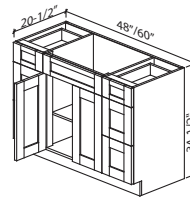

Vanity Combination with Six Drawers & Two Doors

VA4821DLR
VA6021DLR