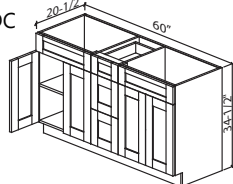

Vanity Combination with Double Sink Base & Three Drawers

VA6021DC