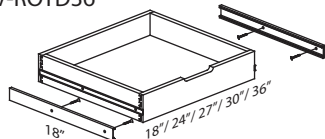

Roll Out Tray

V-ROTD18   V-ROTD24
V-ROTD27   V-ROTD30
V-ROTD36