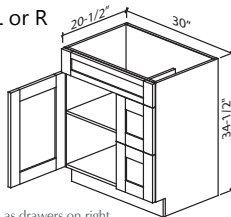

Vanity Combination with Two Drawers & Single Door

VA3021DL or R