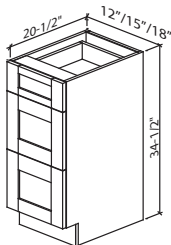

Vanity Base with Three Drawers

VDB1221-3
VDB1521-3
VDB1821-3