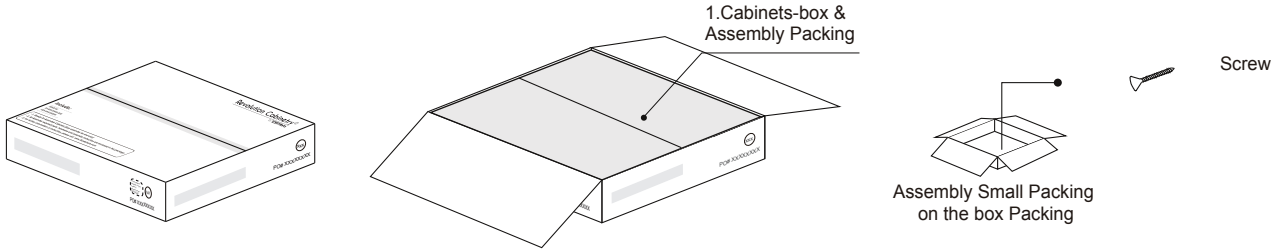

KITCHEN WALL END OPEN CABINET (WEOS)

Ready to Assemble — Assembly Instruction
-everything you need is included in this package-

PACKAGE LIST