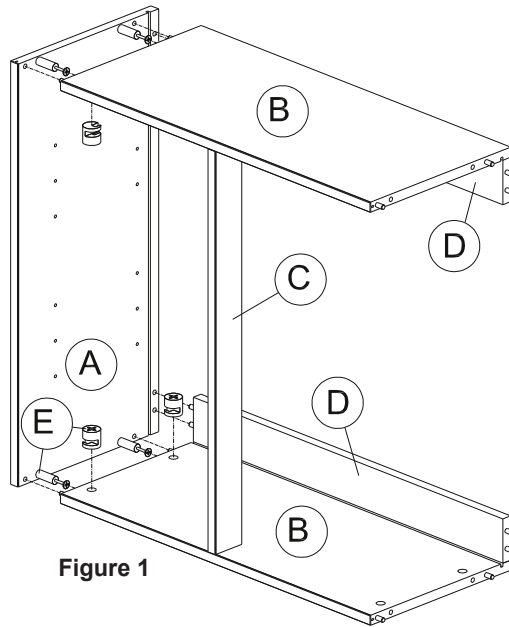

KITCHEN WALL CORNER BLIND CABINET (WBC)

Ready to Assemble — Assembly Instruction

-everything you need is included in this package-

PACKAGE LIST

ASSEMBLY STEPS

Part	Descriptions	Qty
A	Side Panel	2
B	Top And Bottom	2
C	Rail	1
D	Rail	2
E	Cam Lock	8
F	Back Panel	1
G	Cleat	6
H	Screws	26
I	Shelf Clip	8/12
J	Shelf	2/3
K	Panel	1
L	Hinge With Screws	2
M	Door	1

Figure 1

Figure 2

Figure 3