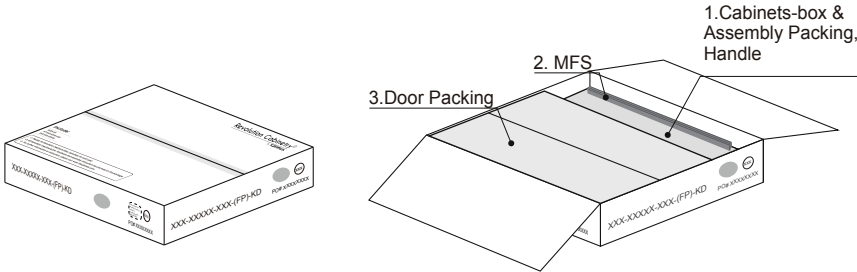

KITCHEN WALL CORNER BLIND CABINET (WBC)

Ready to Assemble — Assembly Instruction

-everything you need is included in this package-

PACKAGE LIST

ASSEMBLY STEPS

Part	Descriptions	Qty
A	Side Panel	2
B	Top And Bottom	2
C	Rail	1
D	Rail	2
E	Cam Lock	8
F	Back Panel	1
G	Cleat	6
H	Screws	26
I	Shelf Clip	8/12
J	Shelf	2/3
K	Panel	1
L	Hinge With Screws	2
M	Door	1

Figure 1

Figure 2

Figure 3