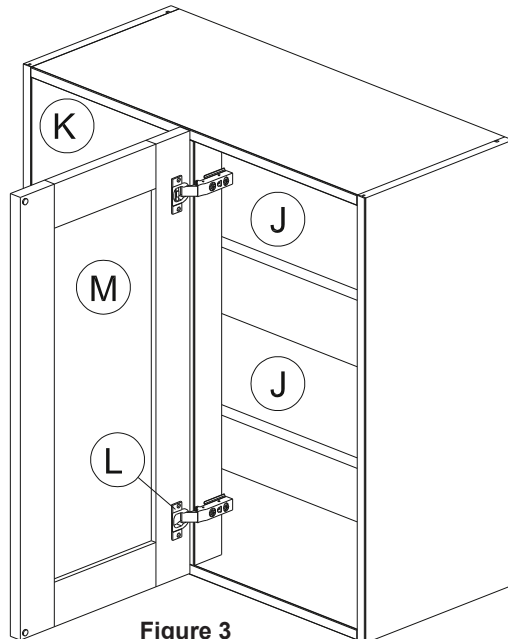

KITCHEN WALL CORNER BLIND CABINET (WBC)

Ready to Assemble — Assembly Instruction

-everything you need is included in this package-

PACKAGE LIST

ASSEMBLY STEPS

Part	Descriptions	Qty
A	Side Panel	2
B	Top And Bottom	2
C	Rail	1
D	Rail	2
E	Cam Lock	8
F	Back Panel	1
G	Cleat	6
H	Screws	26
I	Shelf Clip	8/12
J	Shelf	2/3
K	Panel	1
L	Hinge With Screws	2
M	Door	1

Figure 1

Figure 2

Figure 3