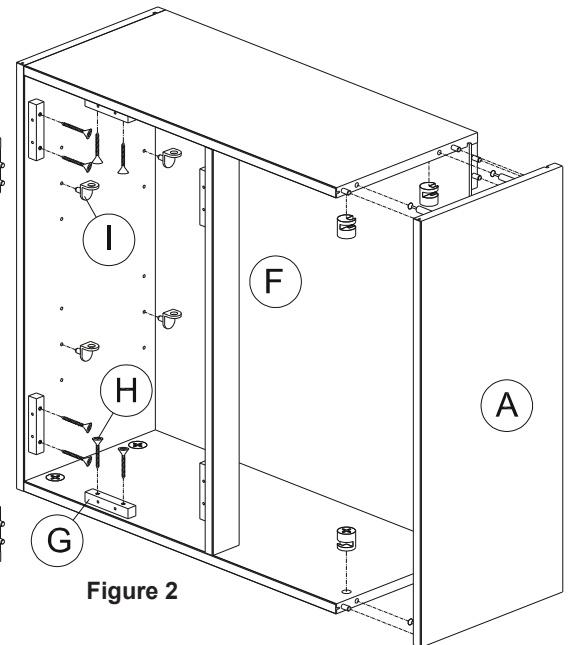

KITCHEN WALL CORNER BLIND CABINET (WBC)

Ready to Assemble — Assembly Instruction

-everything you need is included in this package-

PACKAGE LIST

ASSEMBLY STEPS

Part	Descriptions	Qty
A	Side Panel	2
B	Top And Bottom	2
C	Rail	1
D	Rail	2
E	Cam Lock	8
F	Back Panel	1
G	Cleat	6
H	Screws	26
I	Shelf Clip	8/12
J	Shelf	2/3
K	Panel	1
L	Hinge With Screws	2
M	Door	1

Figure 1

Figure 2

Figure 3