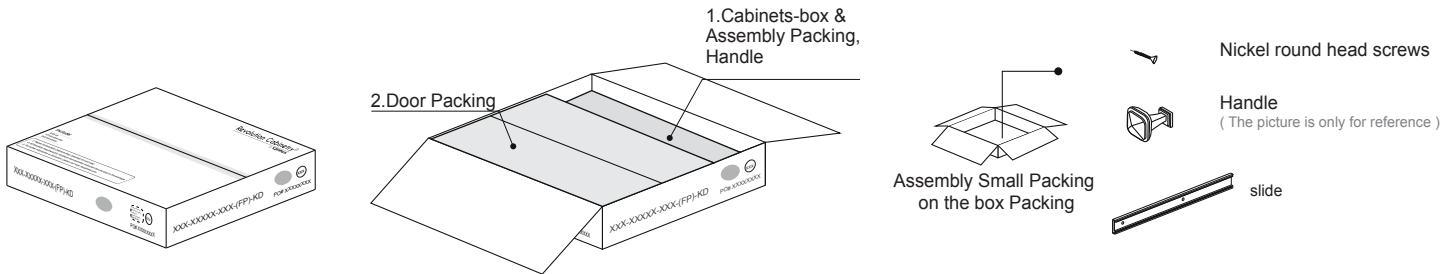

VANITY CABINET (V-ROTD18~V-ROTD36)

Ready to Assemble — Assembly Instruction

-everything you need is included in this package-

PACKAGE LIST

ASSEMBLY STEPS

Part	Descriptions	Qty
A	Rotd Parts	1
B	Rotd Parts	1
C	Rotd Parts	1
D	Rotd Parts	1
E	Slide With Screws	1
F	Panel	2
G	Screw	4

Figure 1

Figure 2-1

Figure 2-2

Figure 3