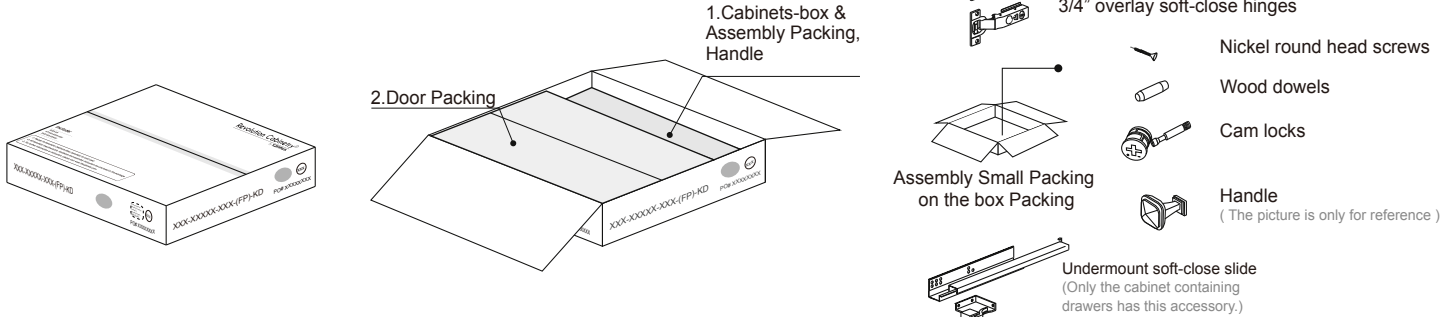

VANITY CABINET (VA3021DLorR~VA3621LorR---Drawer On Right)

Ready to Assemble — Assembly Instruction
-everything you need is included in this package-

PACKAGE LIST

ASSEMBLY STEPS

Part	Descriptions	Qty
B,C,D	Drawer Parts	2
E	Slide With Screws	2
F	Drawer Front	2
G	Screw	3
H	Middle Panel	1
I	Rail	1
J	Bottom Panel	1
K	Rail	1
L	Wood Dowel	13
M	Side Panel	2
N	Rail	1
O	Back Panel	1
P	Toe Kick	1
Q	Drawer Front	1
R	Door	1/2
S	Hinge With Screws	2/4
T	Cam Lock	17
U	Cam Cap	6