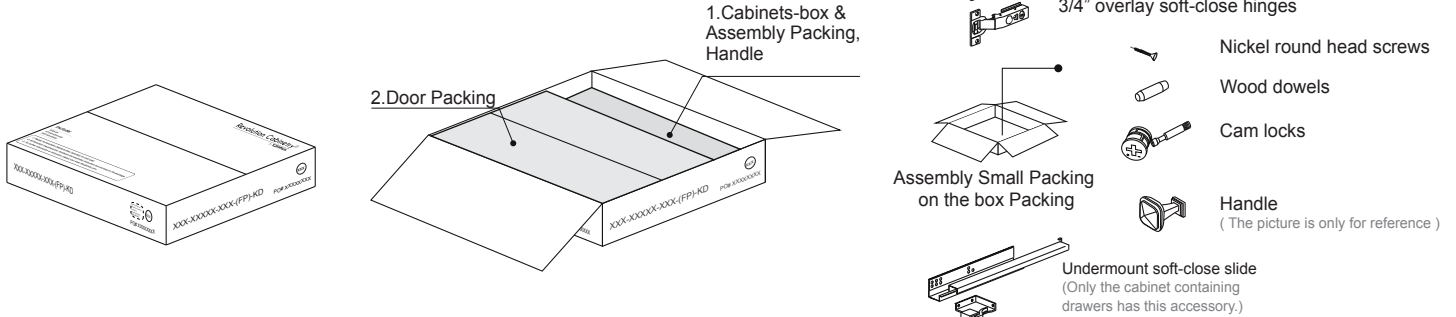

VANITY CABINET (VA6021DC)

Ready to Assemble — Assembly Instruction
-everything you need is included in this package-

PACKAGE LIST

ASSEMBLY STEPS

Part	Descriptions	Qty
B,C,D	Drawer Parts	3
E	Slide With Screws	3
F	Drawer Front	3
G	Screw	6
H	Middle Panel	2
I	Bottom Panel	1
J	Rail	2
K	Rail	1
L	Wood Dowel	20
M	Side Panel	2
N	Rail	2
O	Drawer Front	2
P	Toe Kick	1
Q	Back Panel	1
R	Door	4
S	Hinge With Screws	8
T	Cam Lock	26
U	Support With Screws	1