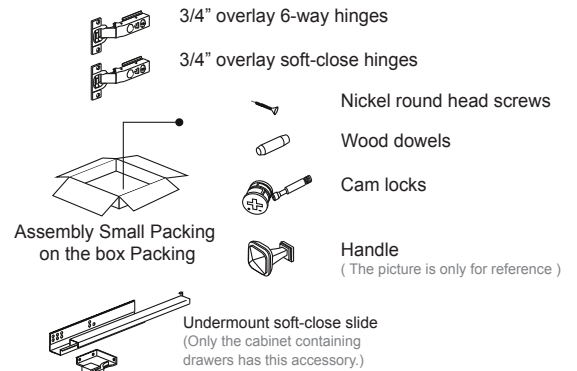

## VANITY CABINET ( VA4821DLR~VA6021LR )

#### ASSEMBLY STEPS

Part	Descriptions	Qty
B,C,D	Drawer Parts	6
E	Slide With Screws	6
F	Drawer Front	6
G	Screw	4
H	Middle Panel	2
I	Bottom Panel	1
J	Rail	1
K	Rail	2
L	Wood Dowel	18
M	Side Panel	2
N	Rail	1
O	Drawer Front	1
P	Toe Kick	1
Q	Back Panel	1
R	Door	2
S	Hinge With Screws	4
T	Cam Lock	24
U	Support With Screws	1