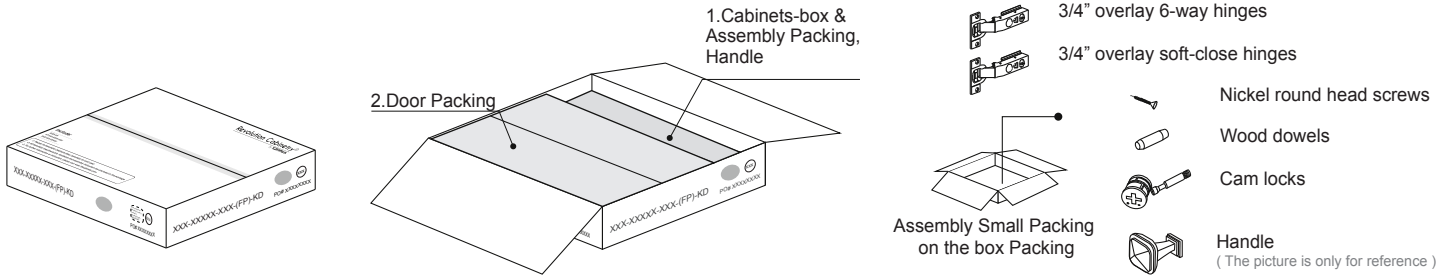

**VANITY CABINET ( VA2421~VA3621 )**

Ready to Assemble — Assembly Instruction  
-everything you need is included in this package-

**PACKAGE LIST**

**ASSEMBLY STEPS**

Part	Descriptions	Qty
A	Side Panel	2
B	Bottom Panel	1
C	Rail	3
D	Rail	1
E	Wood Dowel	10
F	Back Panel	1
G	Toe Kick	1
H	Drawer Front	1
I	Screw	2
J	Door	2
K	Hinge With Screws	4
L	Cam Lock	14