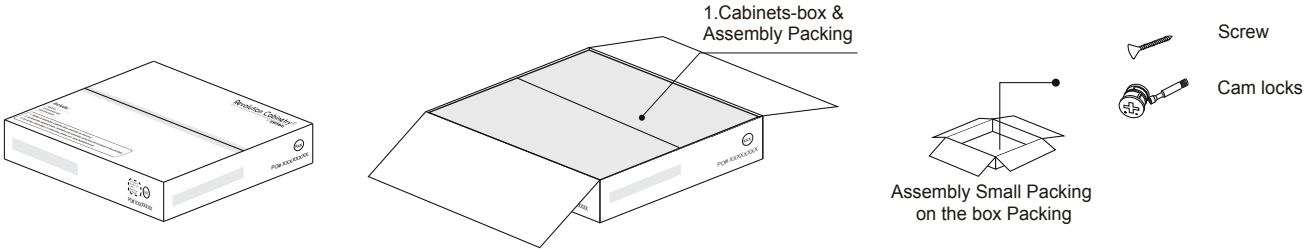

KITCHEN BASE END OPEN CABINET (BES)

Ready to Assemble — Assembly Instruction
-everything you need is included in this package-

PACKAGE LIST

ASSEMBLY STEPS

Part	Descriptions	Qty
A	Side Panel	1
B	Bottom And Shelf	3
C	Screw	15
D	Side Panel	1
E	Toe Kick	1
F	Cam Lock	2
G	Toe Kick	1